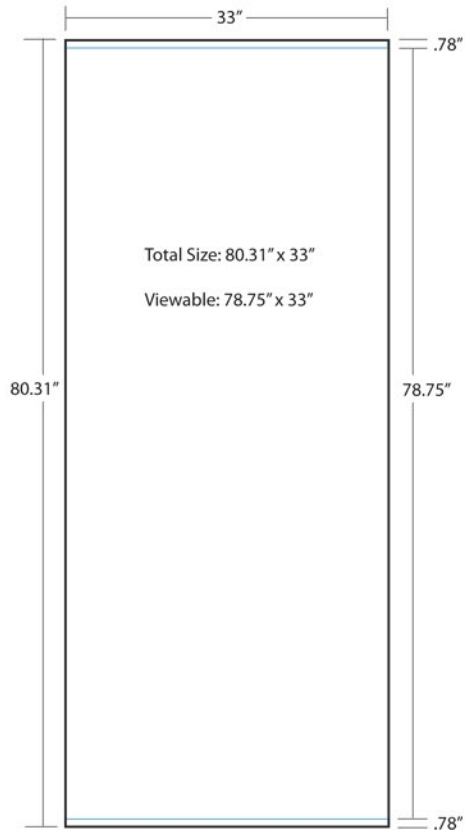

# Rollo Retractable 33"W

Graphic Layout Dimensions